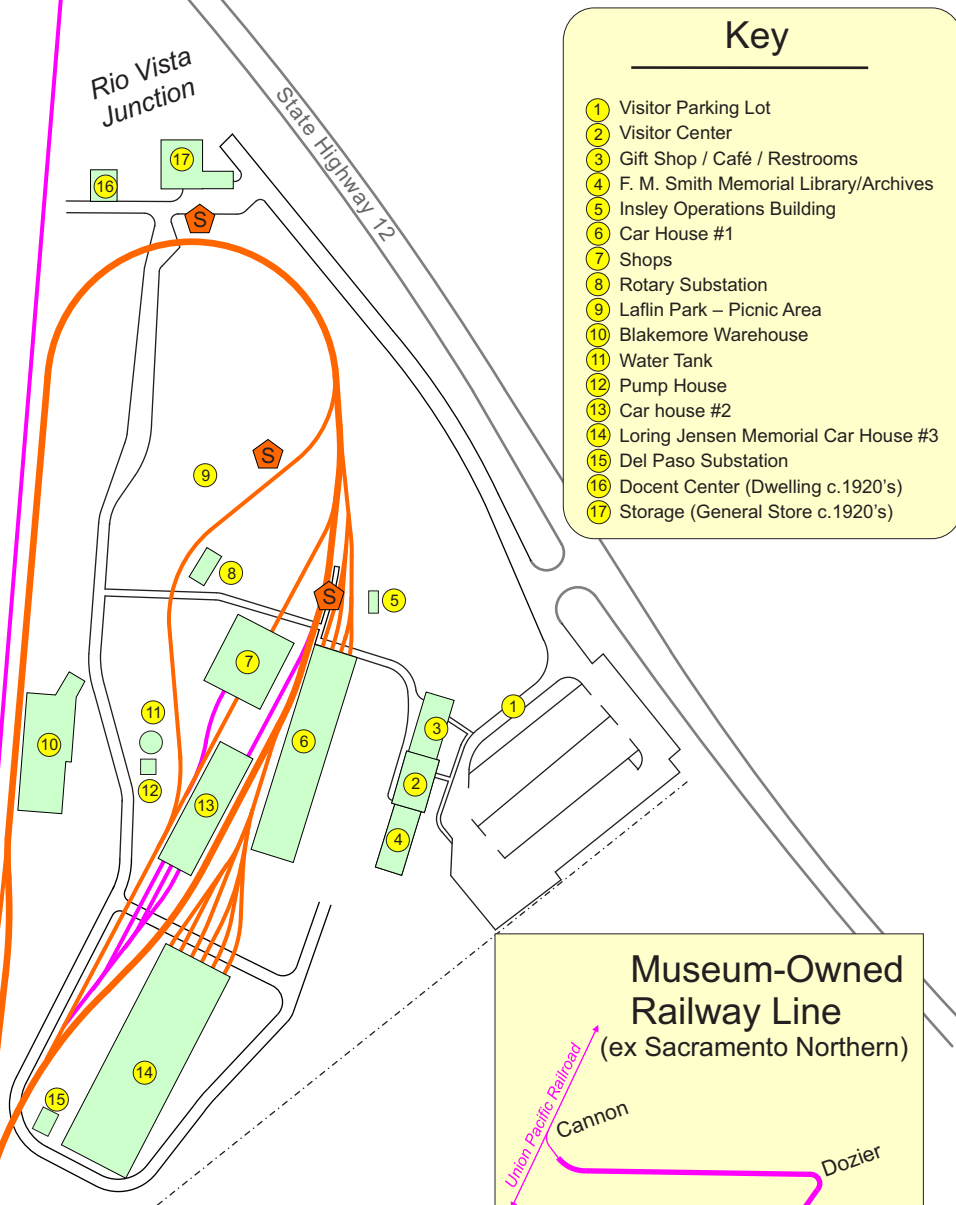

Sacramento Northern Railway Historic District

Western Railway Museum

Suisun City, California

- ### Key
- 1 Visitor Parking Lot
 - 2 Visitor Center
 - 3 Gift Shop / Café / Restrooms
 - 4 F. M. Smith Memorial Library/Archives
 - 5 Insley Operations Building
 - 6 Car House #1
 - 7 Shops
 - 8 Rotary Substation
 - 9 Laffin Park – Picnic Area
 - 10 Blakemore Warehouse
 - 11 Water Tank
 - 12 Pump House
 - 13 Car house #2
 - 14 Loring Jensen Memorial Car House #3
 - 15 Del Paso Substation
 - 16 Docent Center (Dwelling c.1920's)
 - 17 Storage (General Store c.1920's)